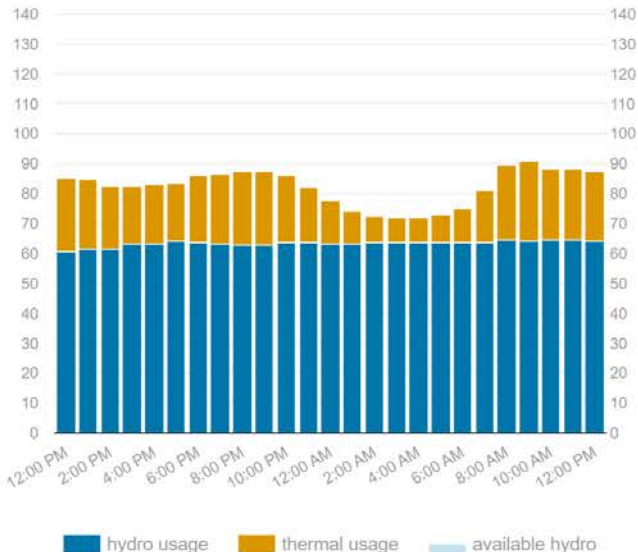

### Hourly load consumption in MWh (megawatt hours)