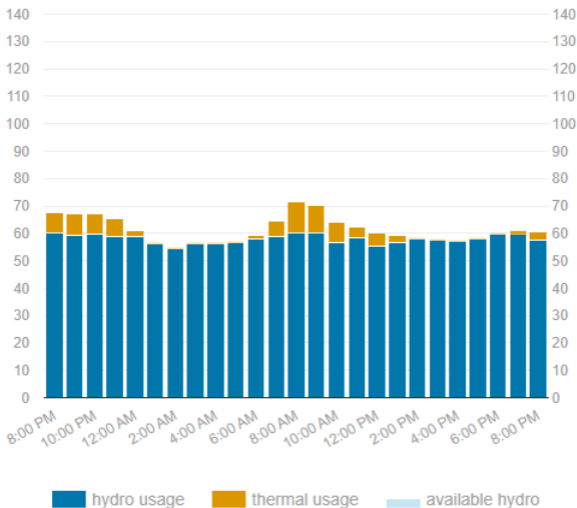

Consumption in the past 24 hours

8:00 pm Friday, April 14, 2023

Hourly load consumption in MWh (megawatt hours)